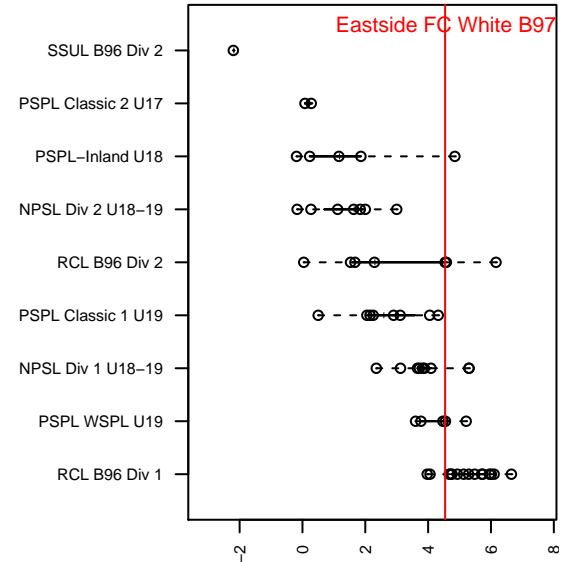

## Eastside FC White B97

Eastside FC  
 Preston, WA  
 B97 total strength=1703  
 attack=28.34 defense=18.5  
 fall league = RCL B96 Div 2

alt names used:  
 Eastside FC 97 White (WA)  
 Eastside FC B97 White B  
 Eastside FC B97 White B

Venues played:  
 2014 Showcase of Champions U17 Blue  
 2015 Region IV Pres Cup U17  
 2015 Clash At the Border Diamond/Platinum H:  
 2015 RCL B96 Div 2  
 2015 WYS Presidents Cup B97 18/19  
 2015 Portland Winter Showcase U18

**attack and defense variance (black dot)  
relative to other teams  
and top 10 in region**

**attack and defense rating  
relative to others at age  
and all opponents in last 13 months**

**Performance relative to 13 month average**