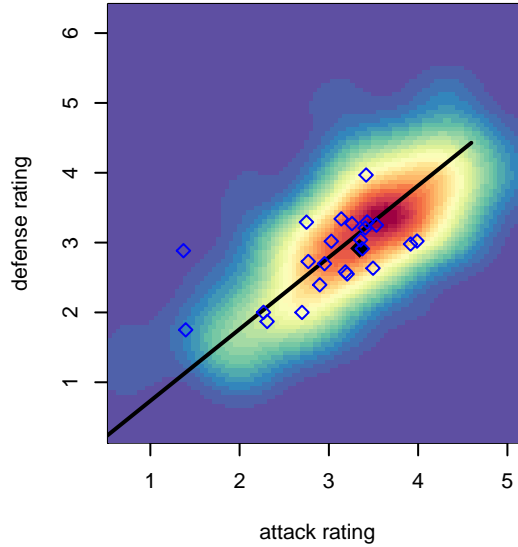

## Eastside FC White B97

Eastside FC  
 Preston, WA  
 B97 total strength=1703  
 attack=28.34 defense=18.5  
 fall league = RCL B96 Div 2

alt names used:  
 Eastside FC 97 White (WA)  
 Eastside FC B97 White B  
 Eastside FC B97 White B

Venues played:  
 2014 Showcase of Champions U17 Blue  
 2015 Region IV Pres Cup U17  
 2015 Clash At the Border Diamond/Platinum H:  
 2015 RCL B96 Div 2  
 2015 WYS Presidents Cup B97 18/19  
 2015 Portland Winter Showcase U18

**attack and defense variance (black dot)  
relative to other teams  
and top 10 in region**

**attack and defense rating  
relative to others at age  
and all opponents in last 13 months**

**Performance relative to 13 month average**