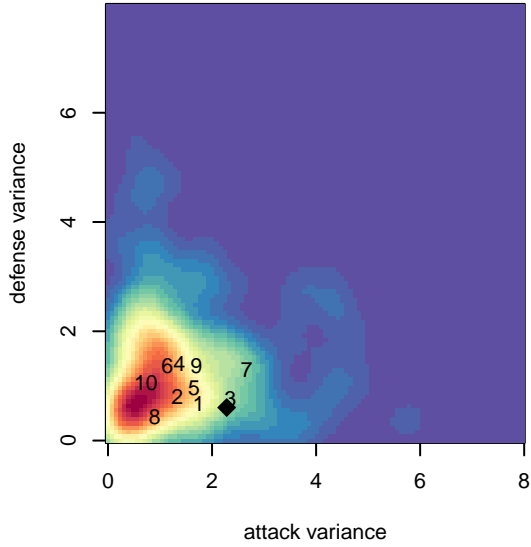

## Eastside FC White B97

Eastside FC  
 Preston, WA  
 B97 total strength=1703  
 attack=28.34 defense=18.5  
 fall league = RCL B96 Div 2

alt names used:  
 Eastside FC 97 White (WA)  
 Eastside FC B97 White B  
 Eastside FC B97 White B

Venues played:  
 2014 Showcase of Champions U17 Blue  
 2015 Region IV Pres Cup U17  
 2015 Clash At the Border Diamond/Platinum H:  
 2015 RCL B96 Div 2  
 2015 WYS Presidents Cup B97 18/19  
 2015 Portland Winter Showcase U18

**attack and defense variance (black dot)  
relative to other teams  
and top 10 in region**

**attack and defense rating  
relative to others at age  
and all opponents in last 13 months**

**Performance relative to 13 month average**