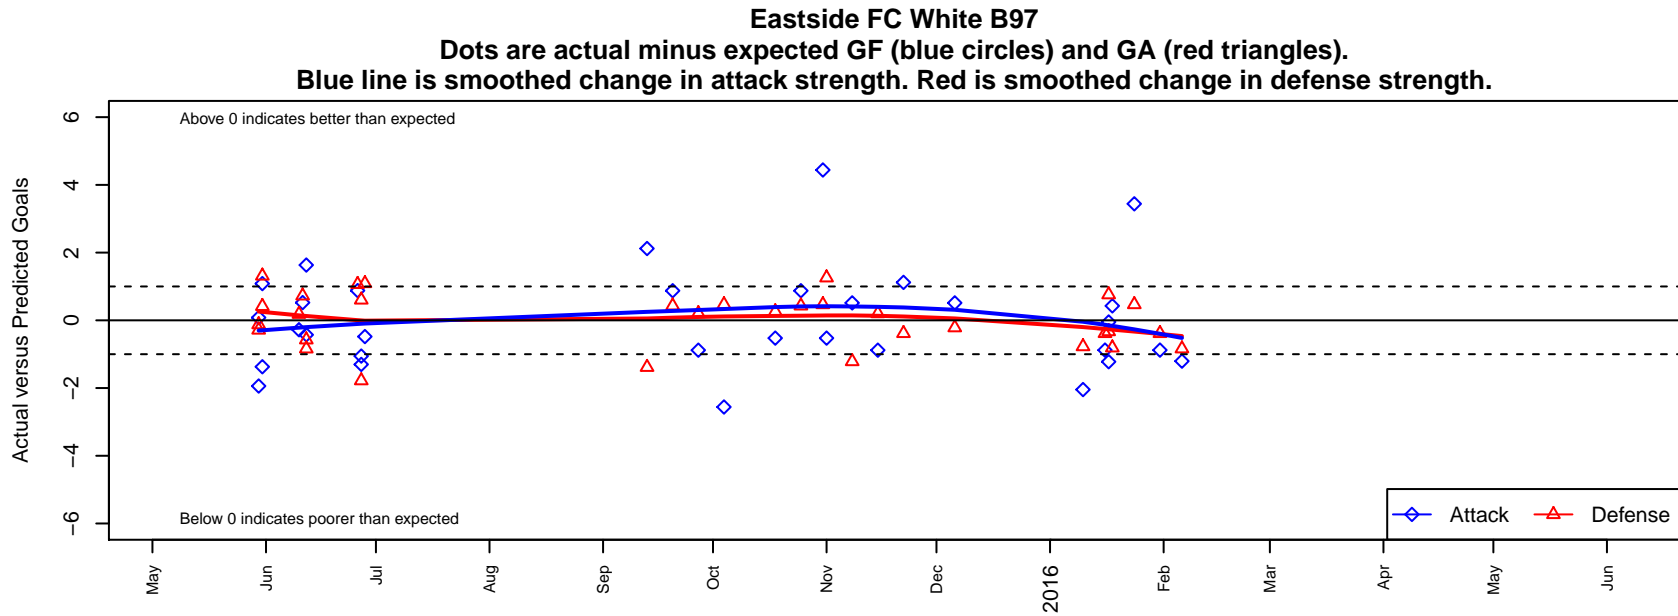

## Eastside FC White B97

Eastside FC  
 Preston, WA  
 B97 total strength=1703  
 attack=28.34 defense=18.5  
 fall league = RCL B96 Div 2

alt names used:  
 Eastside FC 97 White (WA)  
 Eastside FC B97 White B  
 Eastside FC B97 White B

**attack and defense variance (black dot)  
relative to other teams  
and top 10 in region**

**attack and defense rating  
relative to others at age  
and all opponents in last 13 months**

**Performance relative to 13 month average**